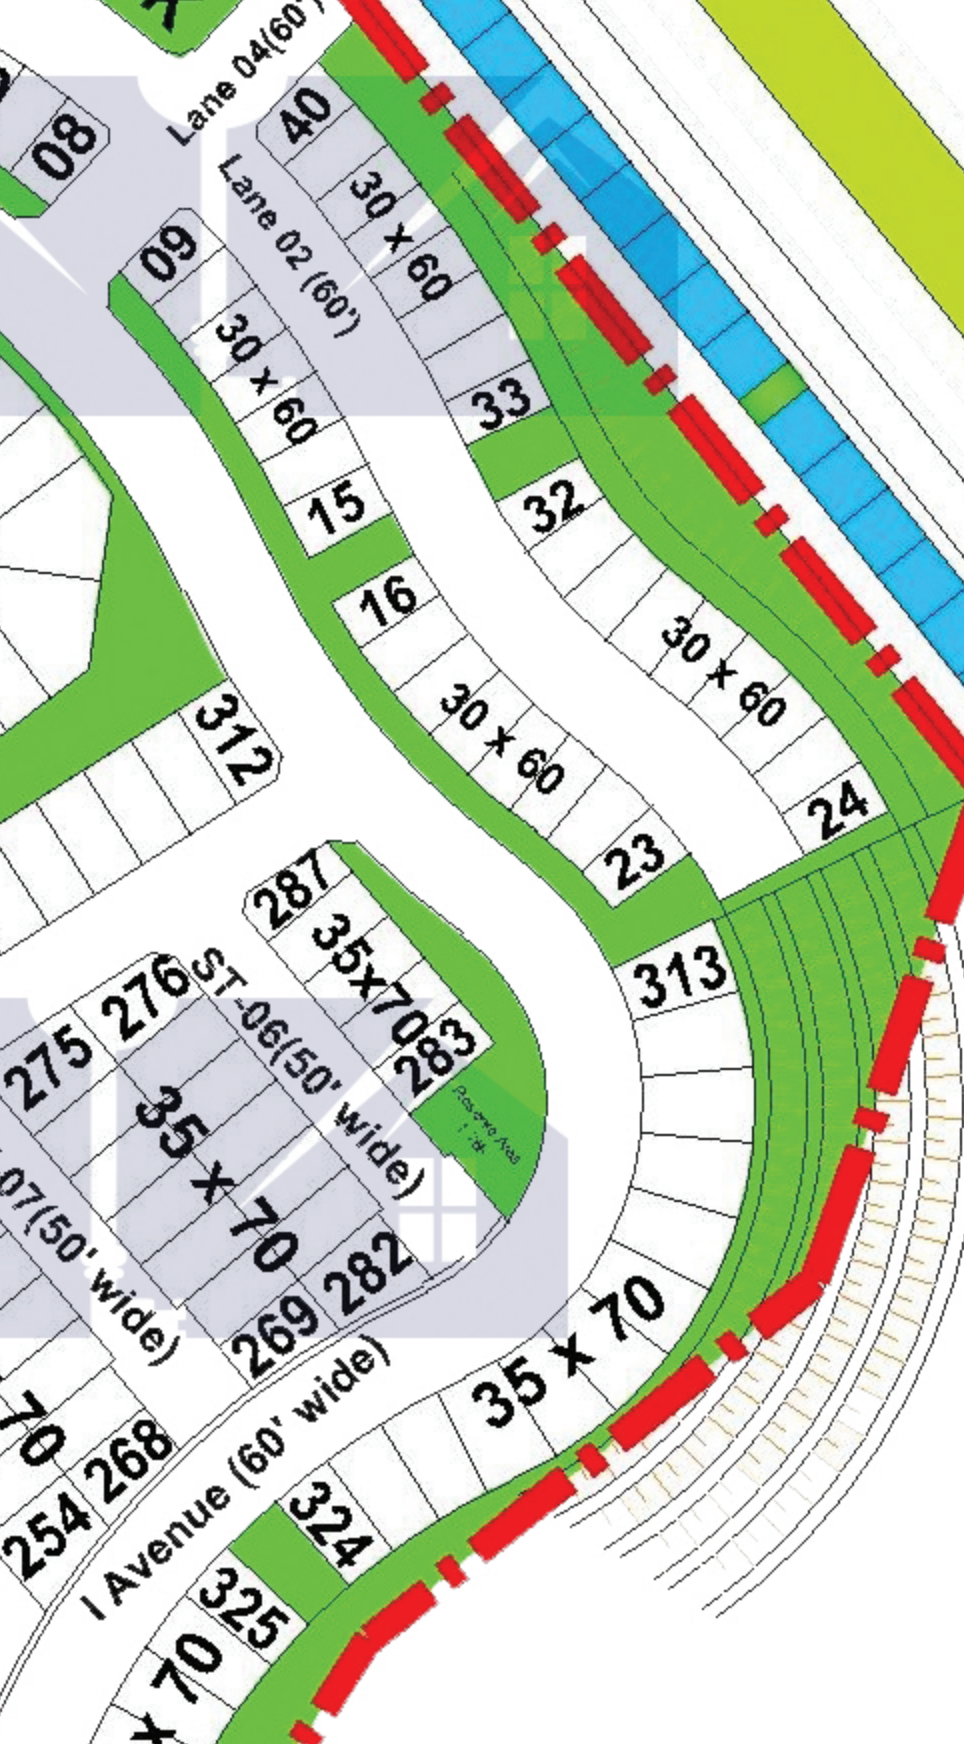

SECTOR- I
PHASE - 8
BAHRIA TOWN
RAWALPINDI

AEON & TRISL
REAL ESTATE PVT. LTD.
DUBAI | LONDON | KARACHI | LAHORE | GUJRAT | ISLAMABAD

+92 333 1524862
www.aeontrisl.pk

Sector L

Sector M

Sector H